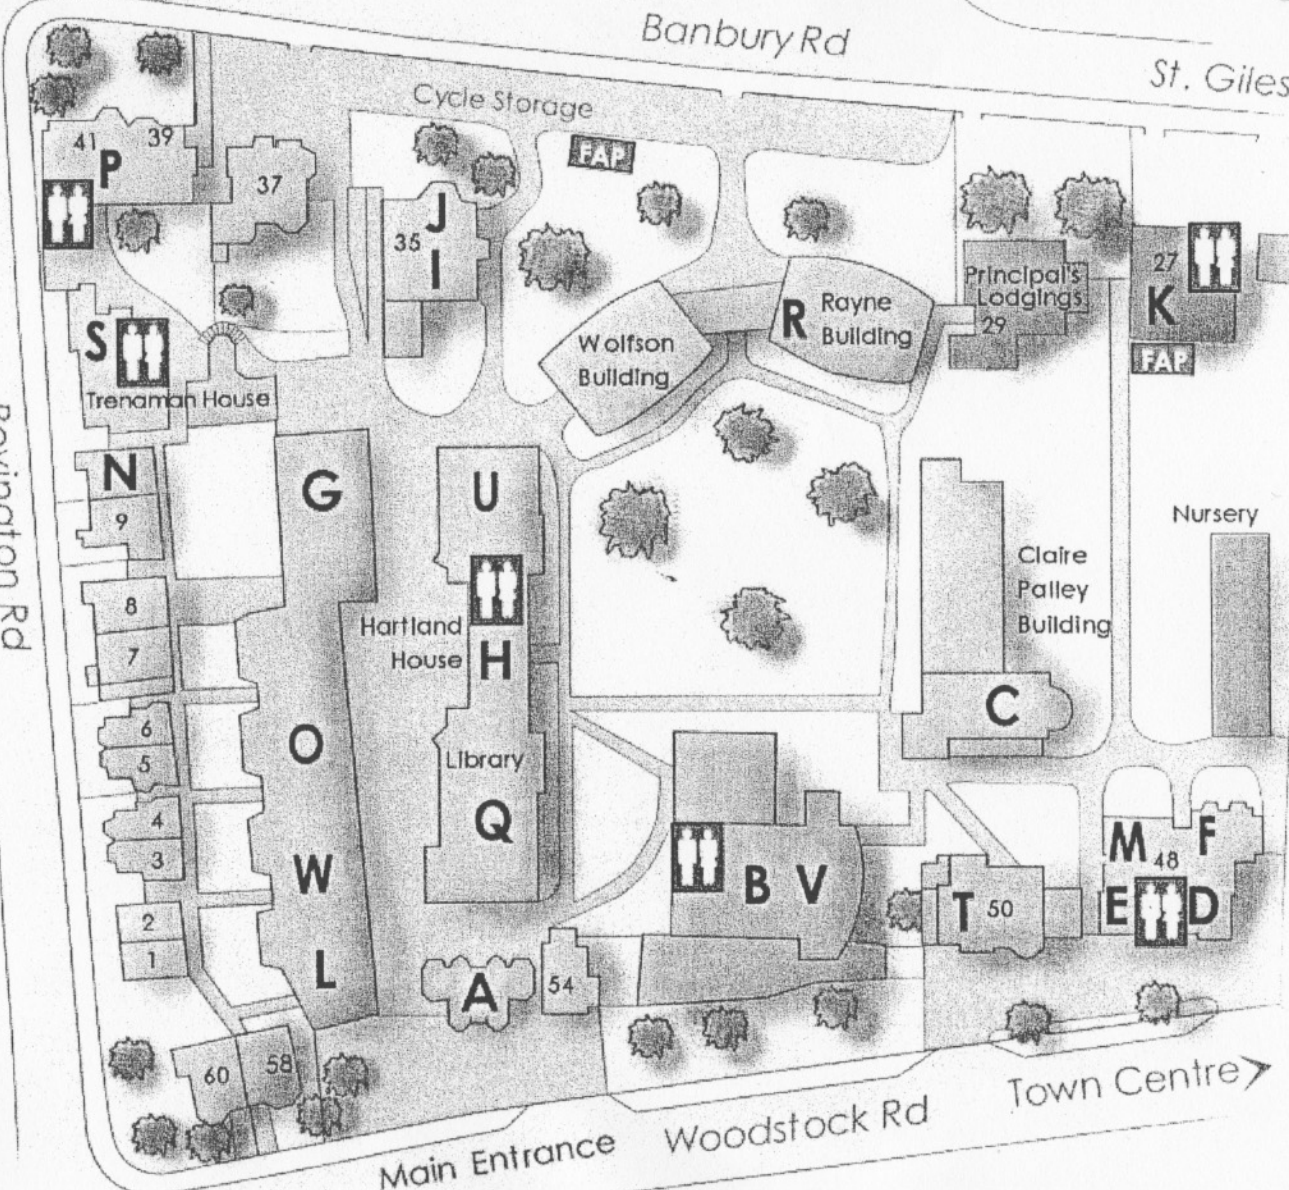

St. Anne's College - Oxford

Site Plan

Summertown

Parks

Banbury Rd

St. Giles

Bevington Rd

KEY

- A - Gatehouse
- B - Dining Hall
- C - Mary Oglvie Lecture Theatre
- D - Seminar Room 1
- E - Seminar Room 2
- F - Seminar Room 3
- G - Staircase 6
- H - Hartland Room
- I - Seminar Room 4
- J - Seminar Room 5
- K - Seminar Room 6
- L - Lodge & Staircase 1
- M - Teaching Room A
- N - Teaching Room B
- O - Staircases 2 to 5
- P - College Bar
- Q - Library
- R - Bursary
- S - Computer Room
- T - Music Practice Rooms
- U - Treasury
- V - Lower & Upper Common Room
- W - Tsuzuki Lecture Theatre

Ring Road

Main Entrance

Woodstock Rd

Town Centre

FAP Fire Assembly Points

- WC